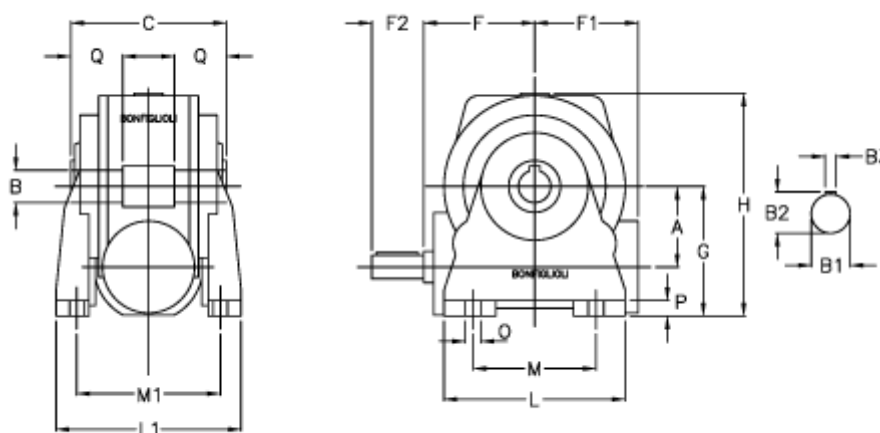

# Data Sheet

Article number: 3901049036100

Description: Worm gear with solid input shaft  
VF 49N-36-HS

## Measures

a	= 49.5	F1 = 63	O = 8.5
B	= 25	F2 = 40	P = 12
B1	= 16	g = 82	Q = 22.5
B2	= 18.0	H = 138.0	
B3	= 5	L = 110	
C	= 82	L1 = 124	
Description = VF 49N-xx-HS		m = 63	
F	= 65.0	M1 = 98.5	